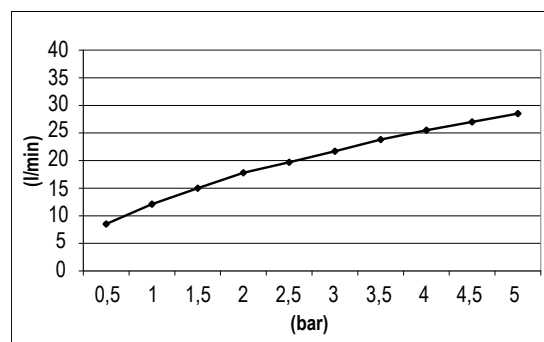

Product Type: **Hand Showers**
Product Code: **E082043**
Product Name: **Emotion Monojet**

Description: Doccia
Hand Shower

Dimensions: erogatore Ø 130mm
Material: ABS

Note: doccia monogetto con erogatore in finitura
Notes: *monojet hand shower with diffuser in finishing*

Functions: 1 Way Hand Shower

Finishes: Chrome **CR** Nichel Brushed **BS** **Painted** Matt Black **MB** Matt White **WM**

DIMENSIONS

FLOWRATE