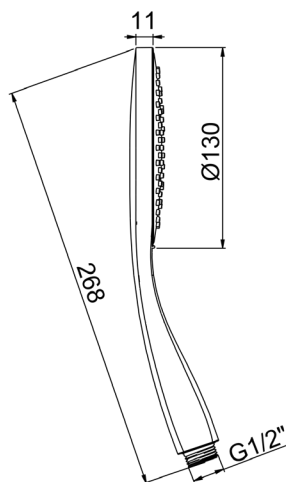

Product Type: **Hand Showers**  
 Product Code: **E082043**  
 Product Name: **Emotion Monojet**

Description: Doccia  
*Hand Shower*

Dimensions: erogatore Ø 130mm  
 Material: ABS

Note: doccia monogetto con erogatore in finitura  
 Notes: *monojet hand shower with diffuser in finishing*

## DIMENSIONS